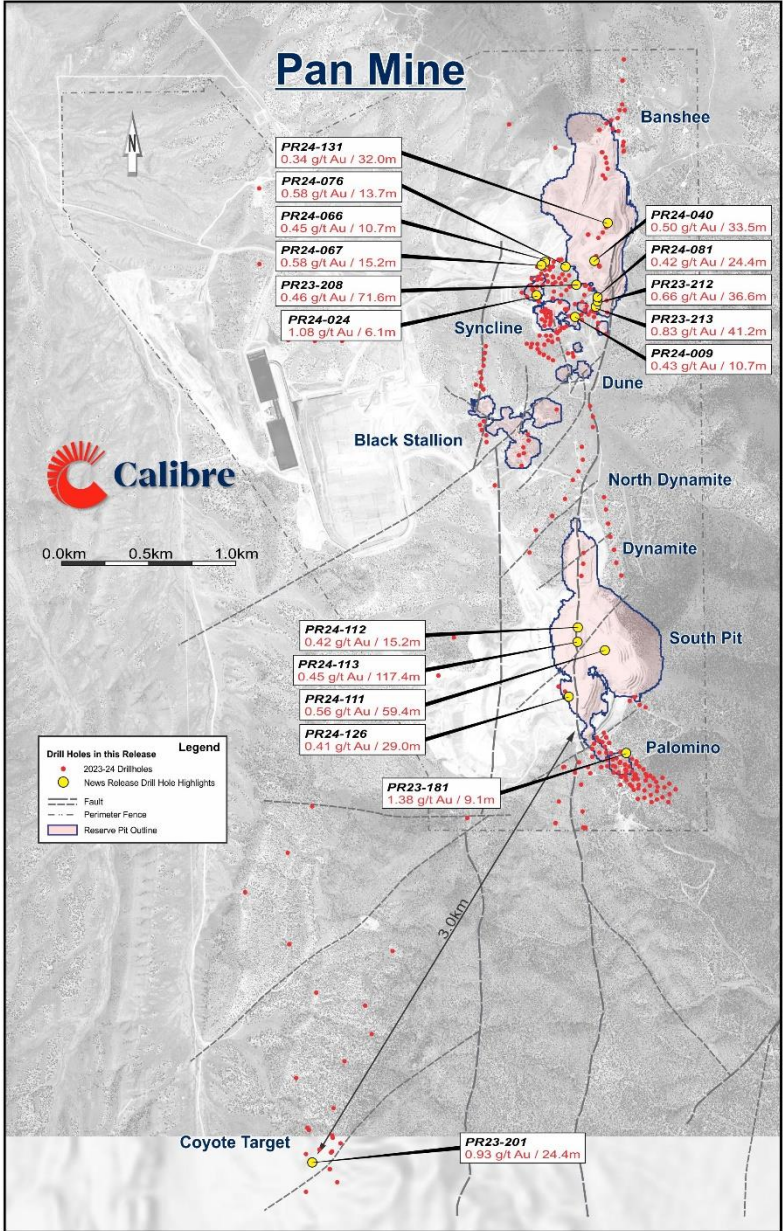

# August 27, 2024 – Resource Expansion Drill Results at Pan Mine, Nevada

---

- ▲ Pan Gold Mine – Property Wide Plan Map
- ▲ Pan Gold Mine – Banshee and Syncline Deposits Plan Map
- ▲ Pan Gold Mine – South Pit Deposit Plan Map

# August 27, 2024 – Property Wide Plan Map

# August 27, 2024 – Banshee and Syncline Deposits Plan Map

# August 27, 2024 – South Pit Deposit Plan Map