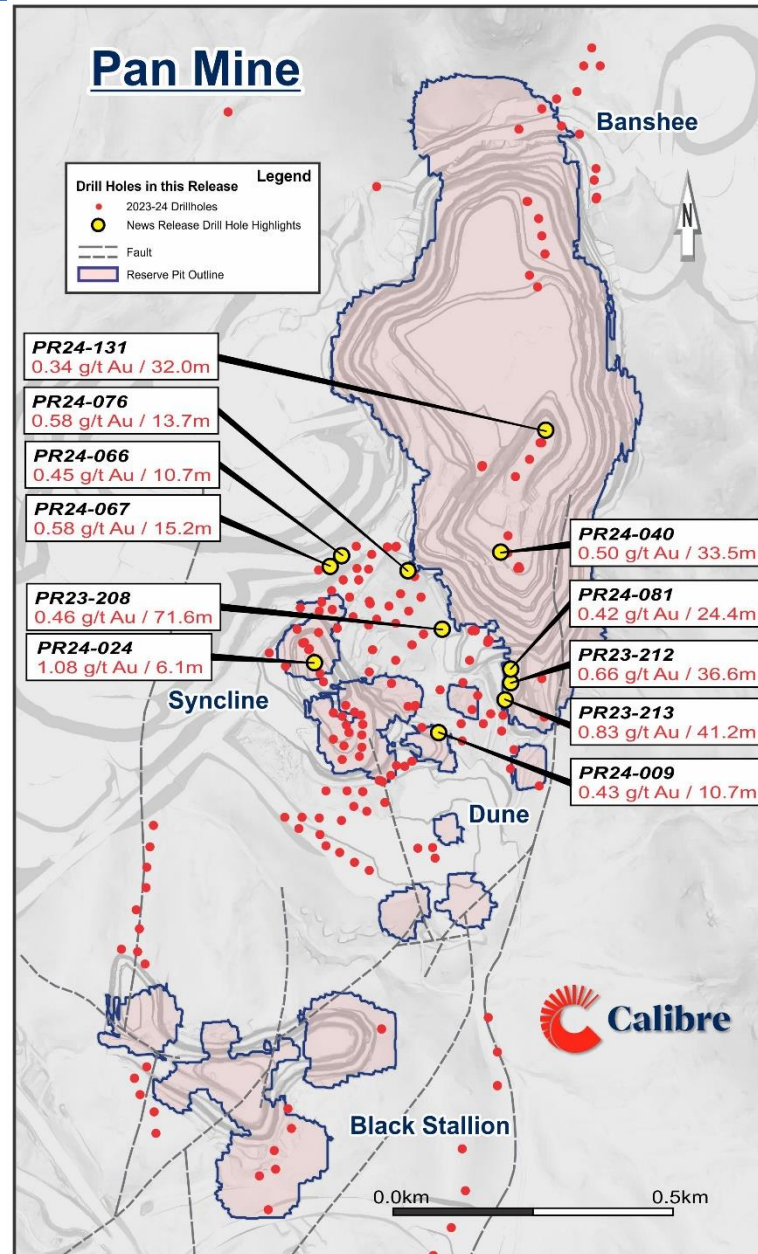

# August 27, 2024 – Resource Expansion Drill Results at Pan Mine, Nevada

---

- ▲ Pan Gold Mine – Property Wide Plan Map
- ▲ Pan Gold Mine – Banshee and Syncline Deposits Plan Map
- ▲ Pan Gold Mine – South Pit Deposit Plan Map

# August 27, 2024 – Property Wide Plan Map

# August 27, 2024 – Banshee and Syncline Deposits Plan Map

# August 27, 2024 – South Pit Deposit Plan Map