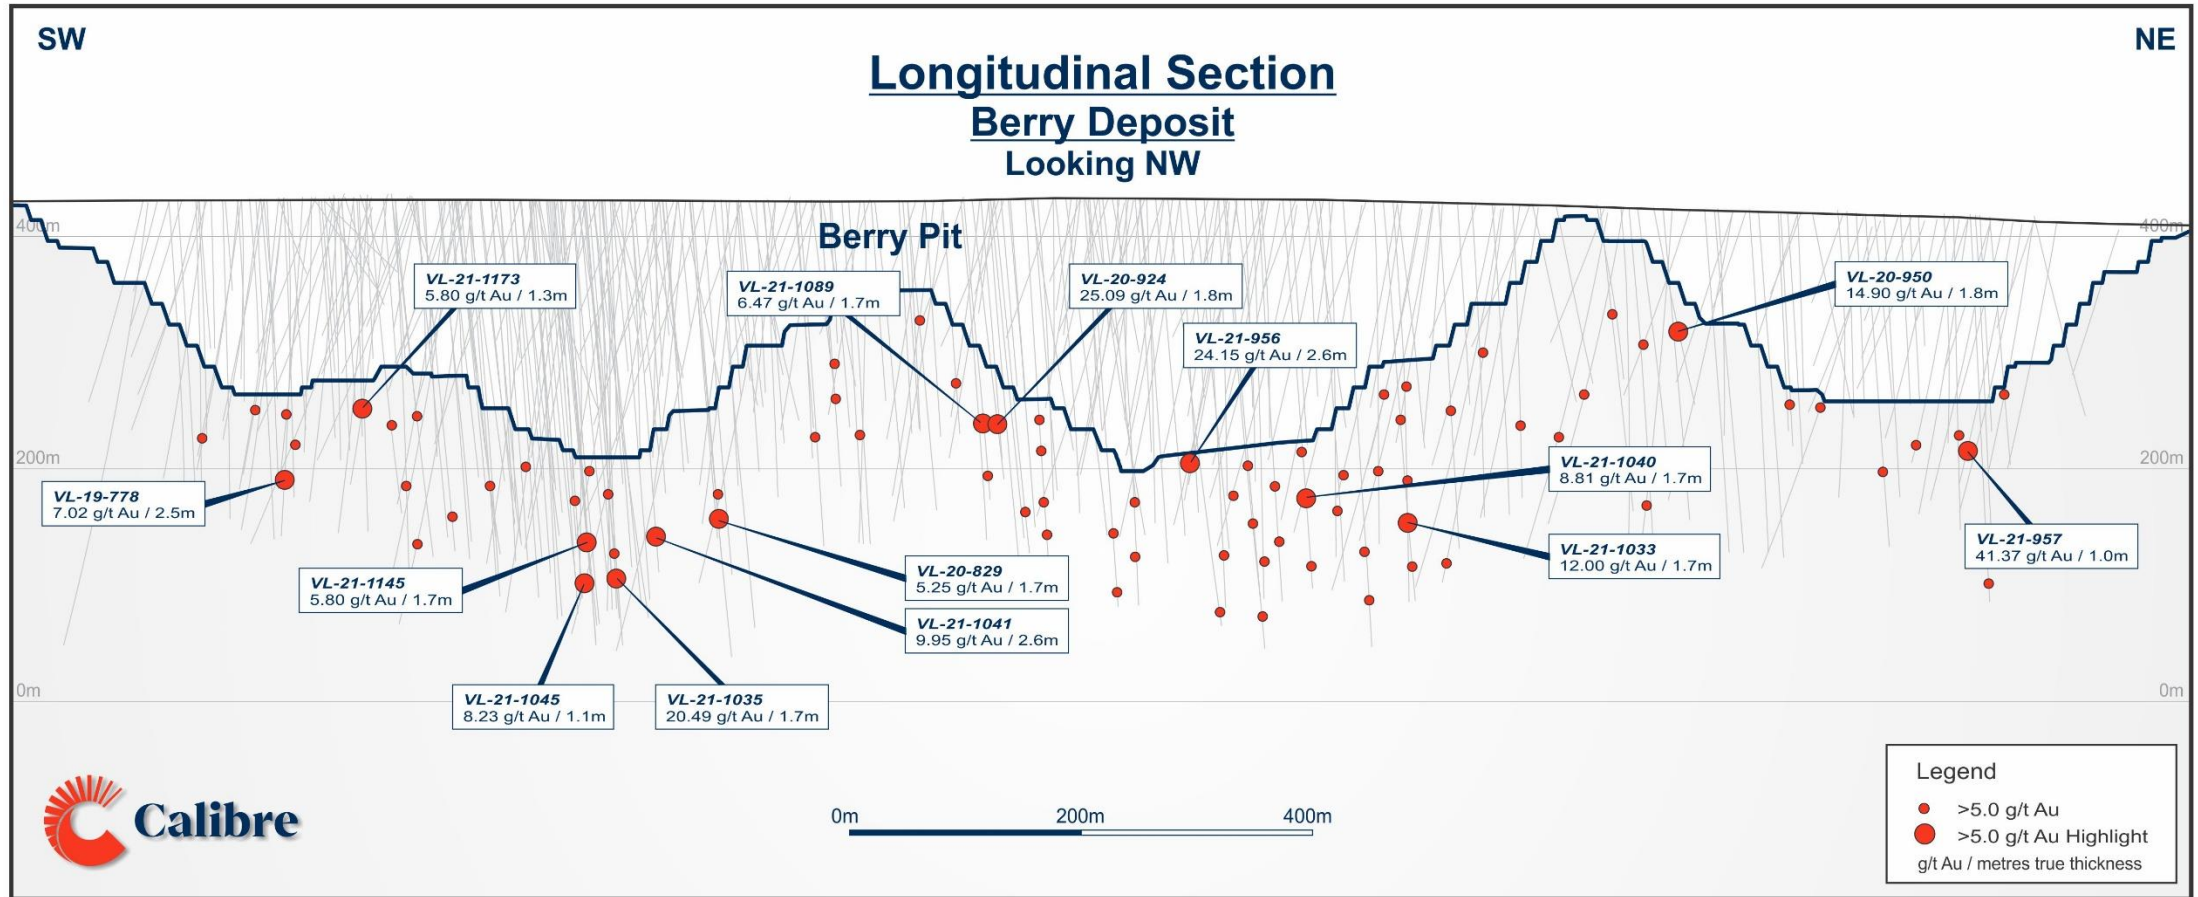

Valentine Gold Mine Expanded Drill Program (July 15, 2024)

- ▲ Valentine Gold Mine Property Wide Plan Map
- ▲ Valentine Gold Mine Mineral Resource Pit Shell Plan Map
- ▲ Marathon Deposit Mineral Resource Pit Shell (Longitudinal Section)
- ▲ Berry Deposit Mineral Resource Pit Shell (Longitudinal Section)
- ▲ Leprechaun Deposit Mineral Resource Pit Shell (Longitudinal Section)

Valentine Gold Mine Property Wide Plan Map (July 15, 2024)

Valentine Gold Mine Mineral Resource Pit Shell Plan Map (July 15, 2024)

Marathon Mineral Resource Pit Shell Depth Potential (July 15, 2024)

Berry Mineral Resource Pit Shell Depth Potential (July 15, 2024)

Leprechaun Mineral Resource Pit Shell Depth Potential (July 15, 2024)