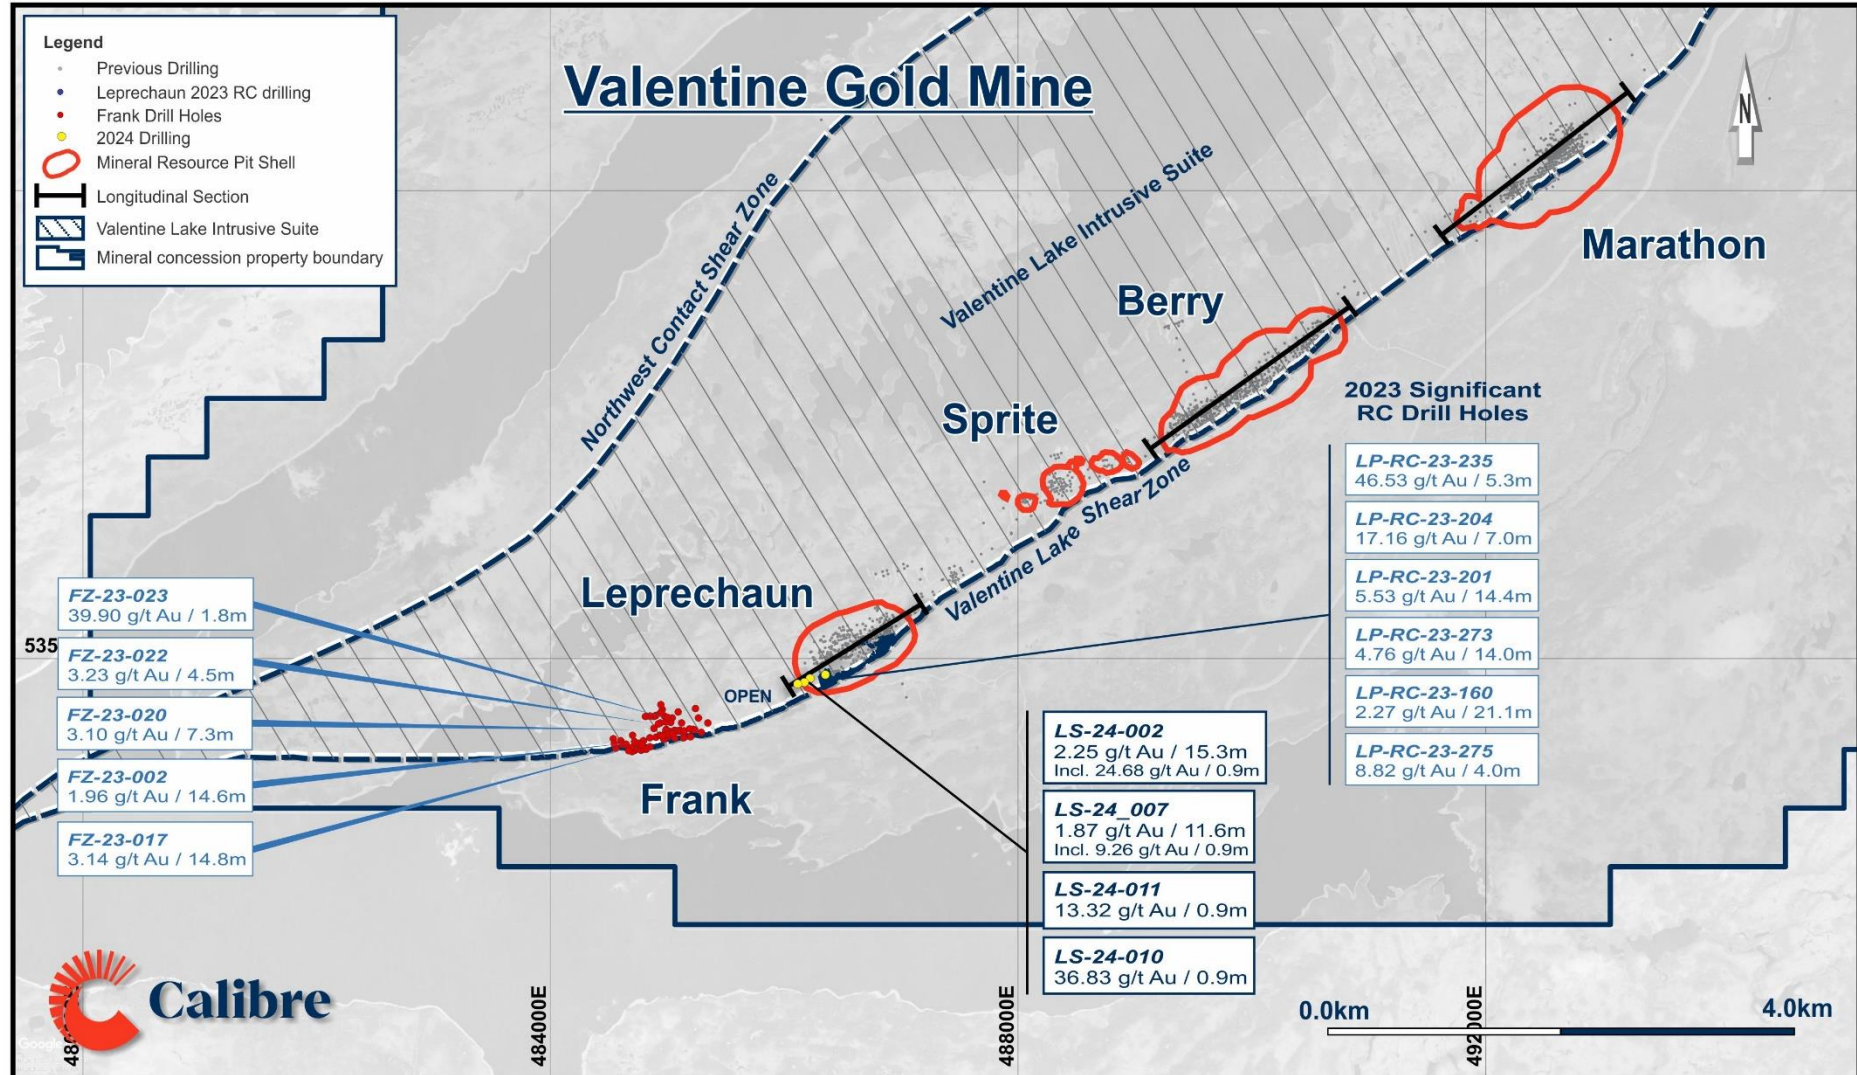

Valentine Gold Mine Expanded Drill Program (July 15, 2024)

- ▲ Valentine Gold Mine Property Wide Plan Map
- ▲ Valentine Gold Mine Mineral Resource Pit Shell Plan Map
- ▲ Marathon Deposit Mineral Resource Pit Shell (Longitudinal Section)
- ▲ Berry Deposit Mineral Resource Pit Shell (Longitudinal Section)
- ▲ Leprechaun Deposit Mineral Resource Pit Shell (Longitudinal Section)

Valentine Gold Mine Property Wide Plan Map (July 15, 2024)

Valentine Gold Mine Mineral Resource Pit Shell Plan Map (July 15, 2024)

Marathon Mineral Resource Pit Shell Depth Potential (July 15, 2024)

Berry Mineral Resource Pit Shell Depth Potential (July 15, 2024)

Leprechaun Mineral Resource Pit Shell Depth Potential (July 15, 2024)