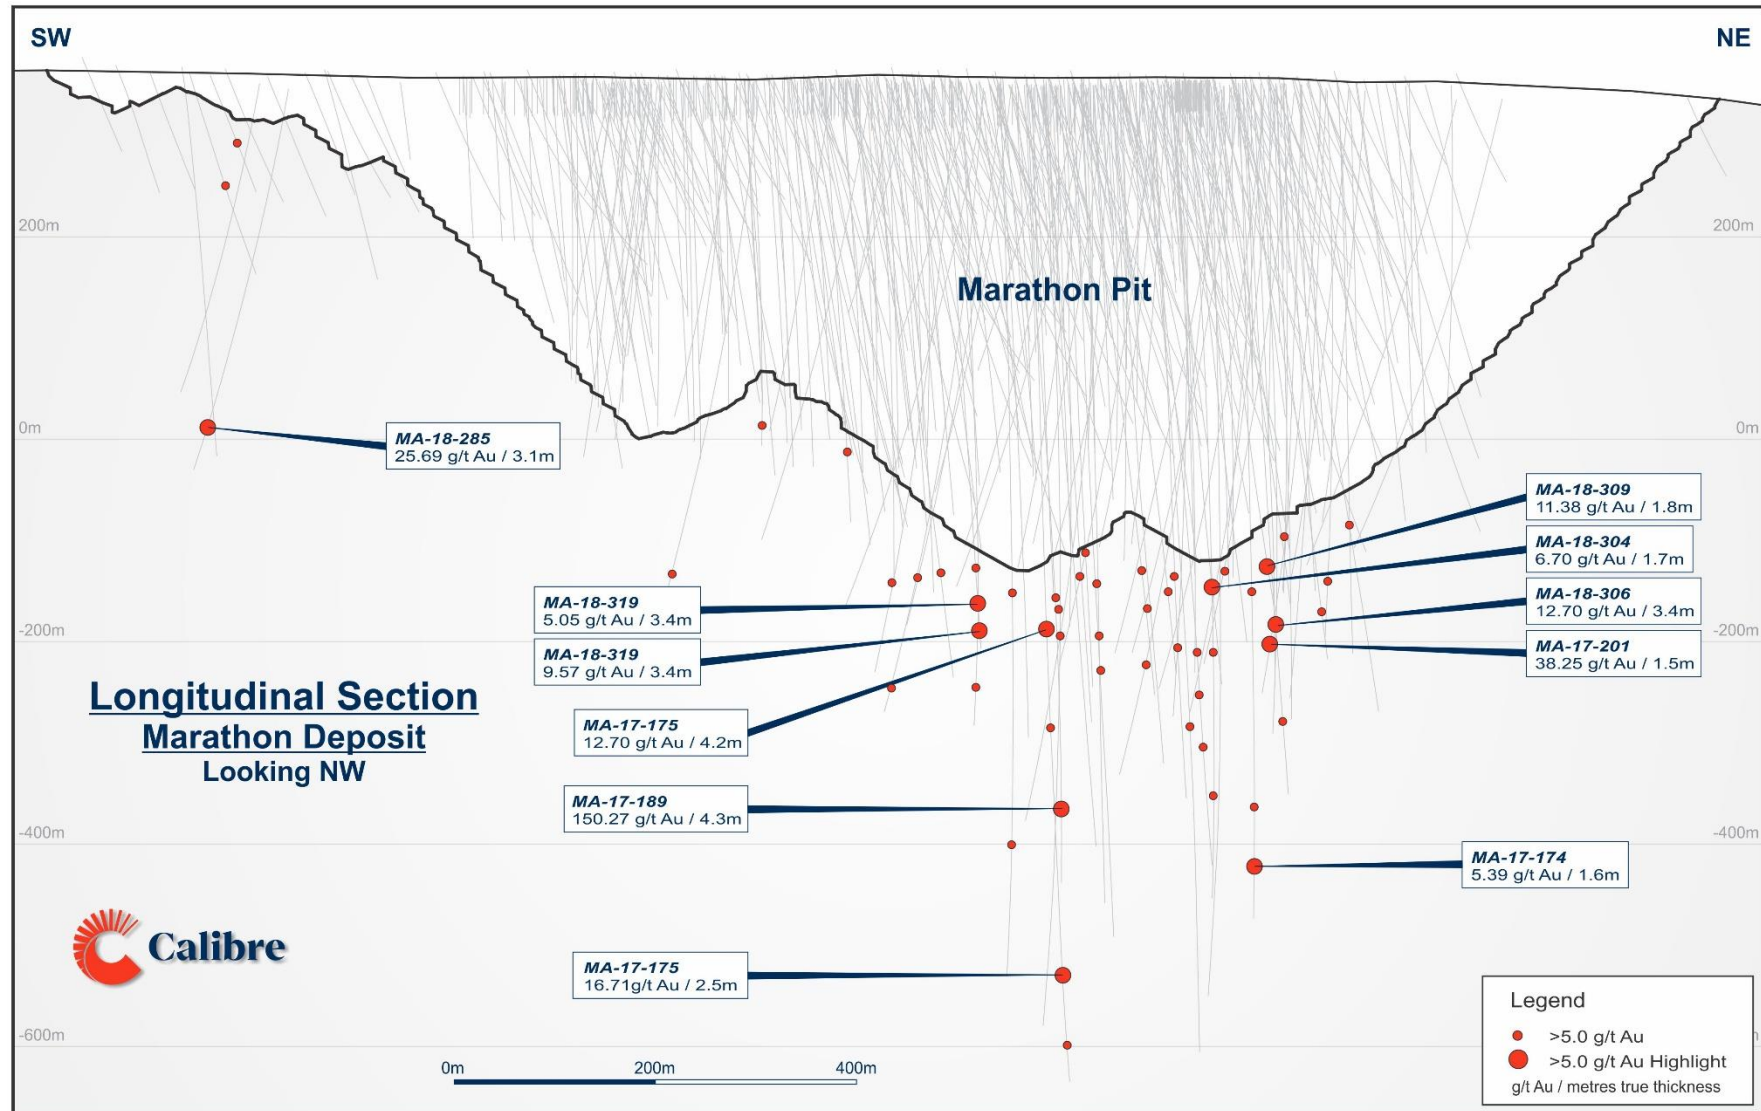

Valentine Gold Mine Expanded Drill Program (July 15, 2024)

- ▲ Valentine Gold Mine Property Wide Plan Map
- ▲ Valentine Gold Mine Mineral Resource Pit Shell Plan Map
- ▲ Marathon Deposit Mineral Resource Pit Shell (Longitudinal Section)
- ▲ Berry Deposit Mineral Resource Pit Shell (Longitudinal Section)
- ▲ Leprechaun Deposit Mineral Resource Pit Shell (Longitudinal Section)

Valentine Gold Mine Property Wide Plan Map (July 15, 2024)

Valentine Gold Mine Mineral Resource Pit Shell Plan Map (July 15, 2024)

Marathon Mineral Resource Pit Shell Depth Potential (July 15, 2024)

Berry Mineral Resource Pit Shell Depth Potential (July 15, 2024)

Leprechaun Mineral Resource Pit Shell Depth Potential (July 15, 2024)