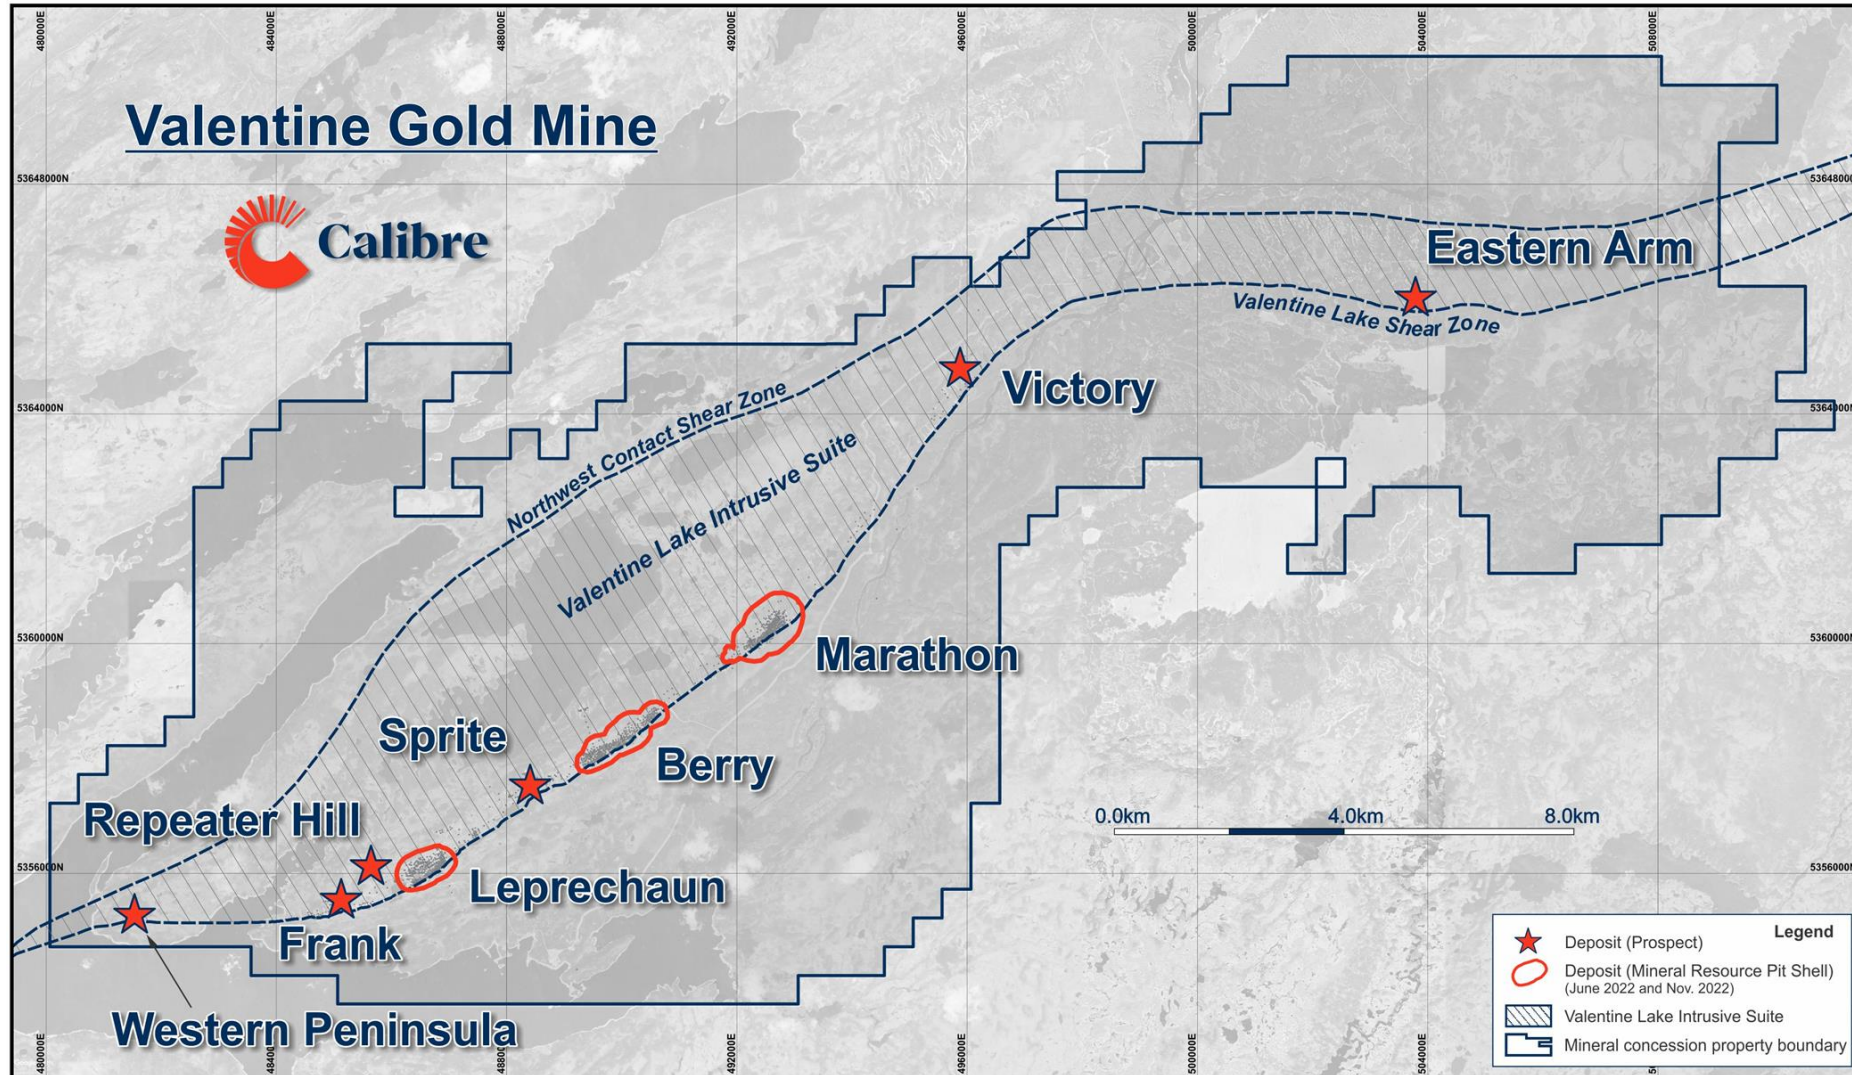

Valentine Gold Mine Expanded Drill Program (July 15, 2024)

- ▲ Valentine Gold Mine Property Wide Plan Map
- ▲ Valentine Gold Mine Mineral Resource Pit Shell Plan Map
- ▲ Marathon Deposit Mineral Resource Pit Shell (Longitudinal Section)
- ▲ Berry Deposit Mineral Resource Pit Shell (Longitudinal Section)
- ▲ Leprechaun Deposit Mineral Resource Pit Shell (Longitudinal Section)

Valentine Gold Mine Property Wide Plan Map (July 15, 2024)

Valentine Gold Mine Mineral Resource Pit Shell Plan Map (July 15, 2024)

Marathon Mineral Resource Pit Shell Depth Potential (July 15, 2024)

Berry Mineral Resource Pit Shell Depth Potential (July 15, 2024)

Leprechaun Mineral Resource Pit Shell Depth Potential (July 15, 2024)