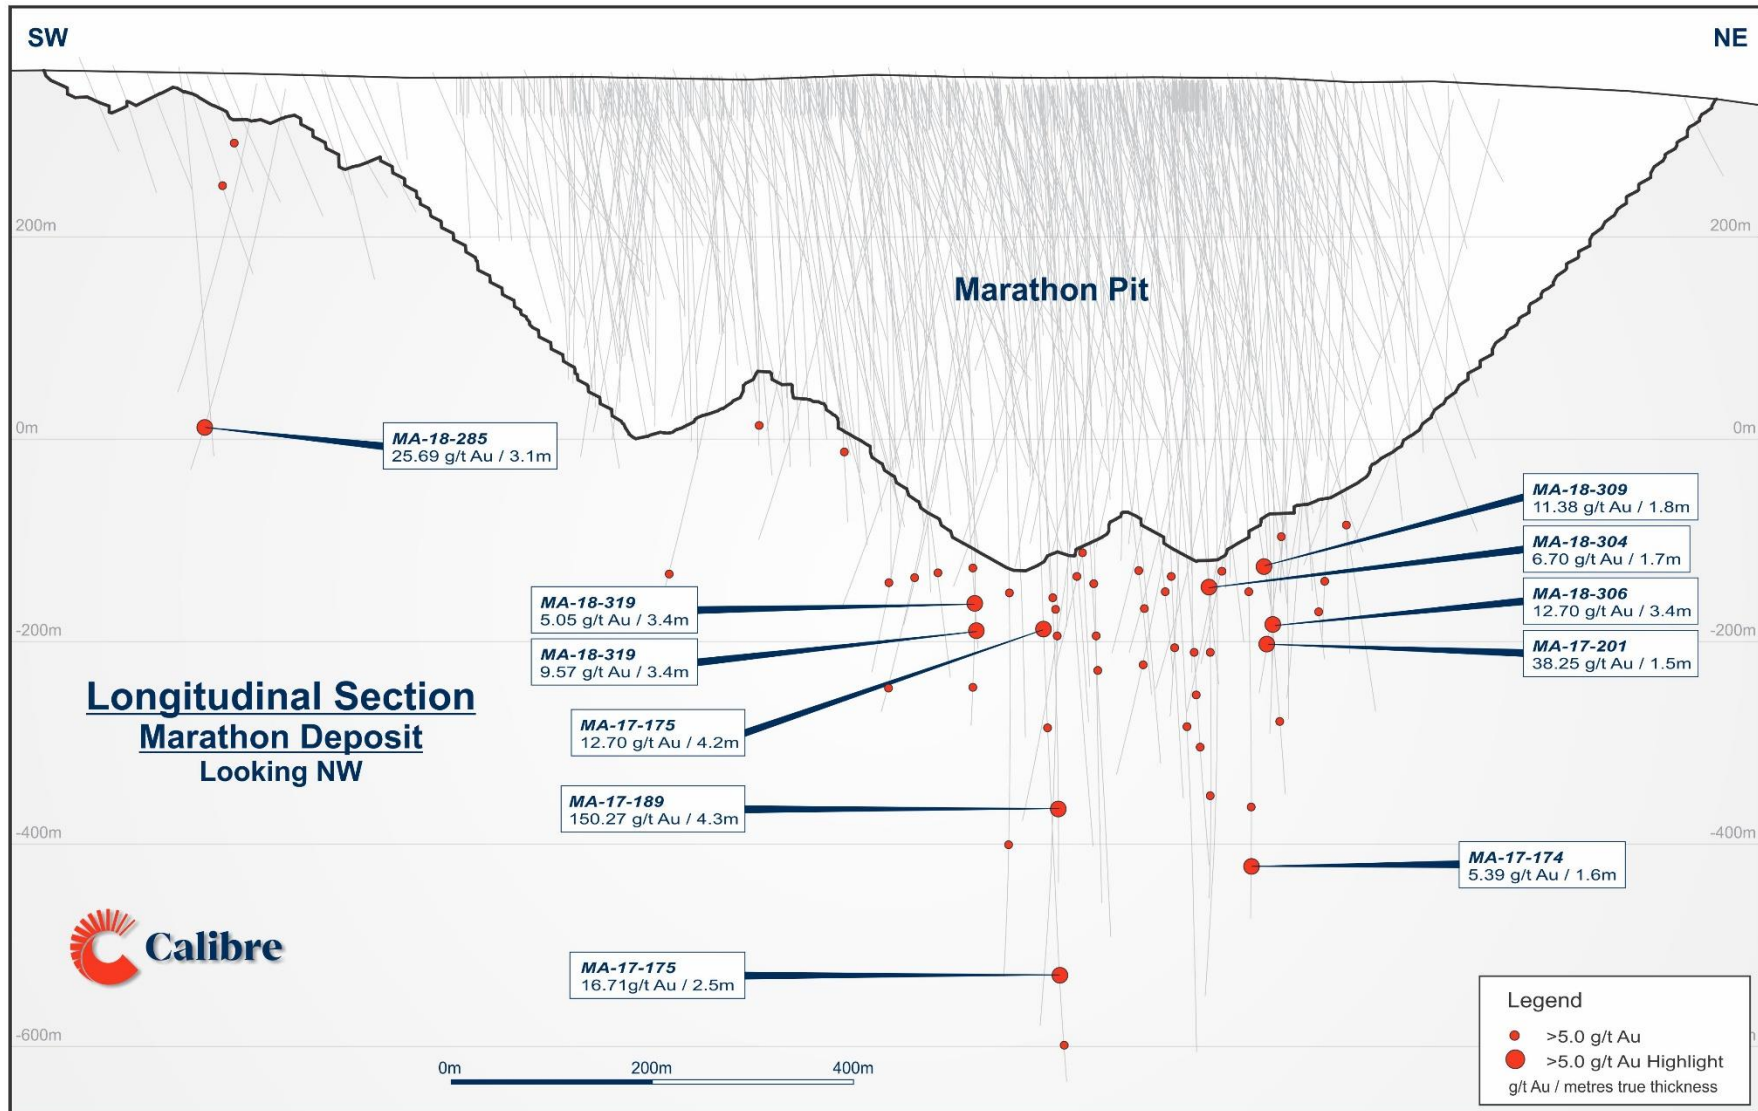

April 3, 2024 – Exploration Potential at Valentine

- ▲ Valentine Gold Mine – Property Wide Plan Map
- ▲ Valentine Gold Mine – Mineral Resource Pit Shell Plan Map
- ▲ Valentine Gold Mine – Marathon Deposit – Longitudinal Section – Mineral Resource Pit Shell
- ▲ Valentine Gold Mine – Berry Deposit – Longitudinal Section – Mineral Resource Pit Shell
- ▲ Valentine Gold Mine – Leprechaun Deposit – Longitudinal Section – Mineral Resource Pit Shell

April 3, 2024 – Property Wide Plan Map

April 3, 2024 – Mineral Resource Pit Shell Plan Map

April 3, 2024 – Marathon Mineral Resource Pit Shell Depth Potential

April 3, 2024 – Berry Mineral Resource Pit Shell Depth Potential

April 3, 2024 – Leprechaun Mineral Resource Pit Shell Depth Potential