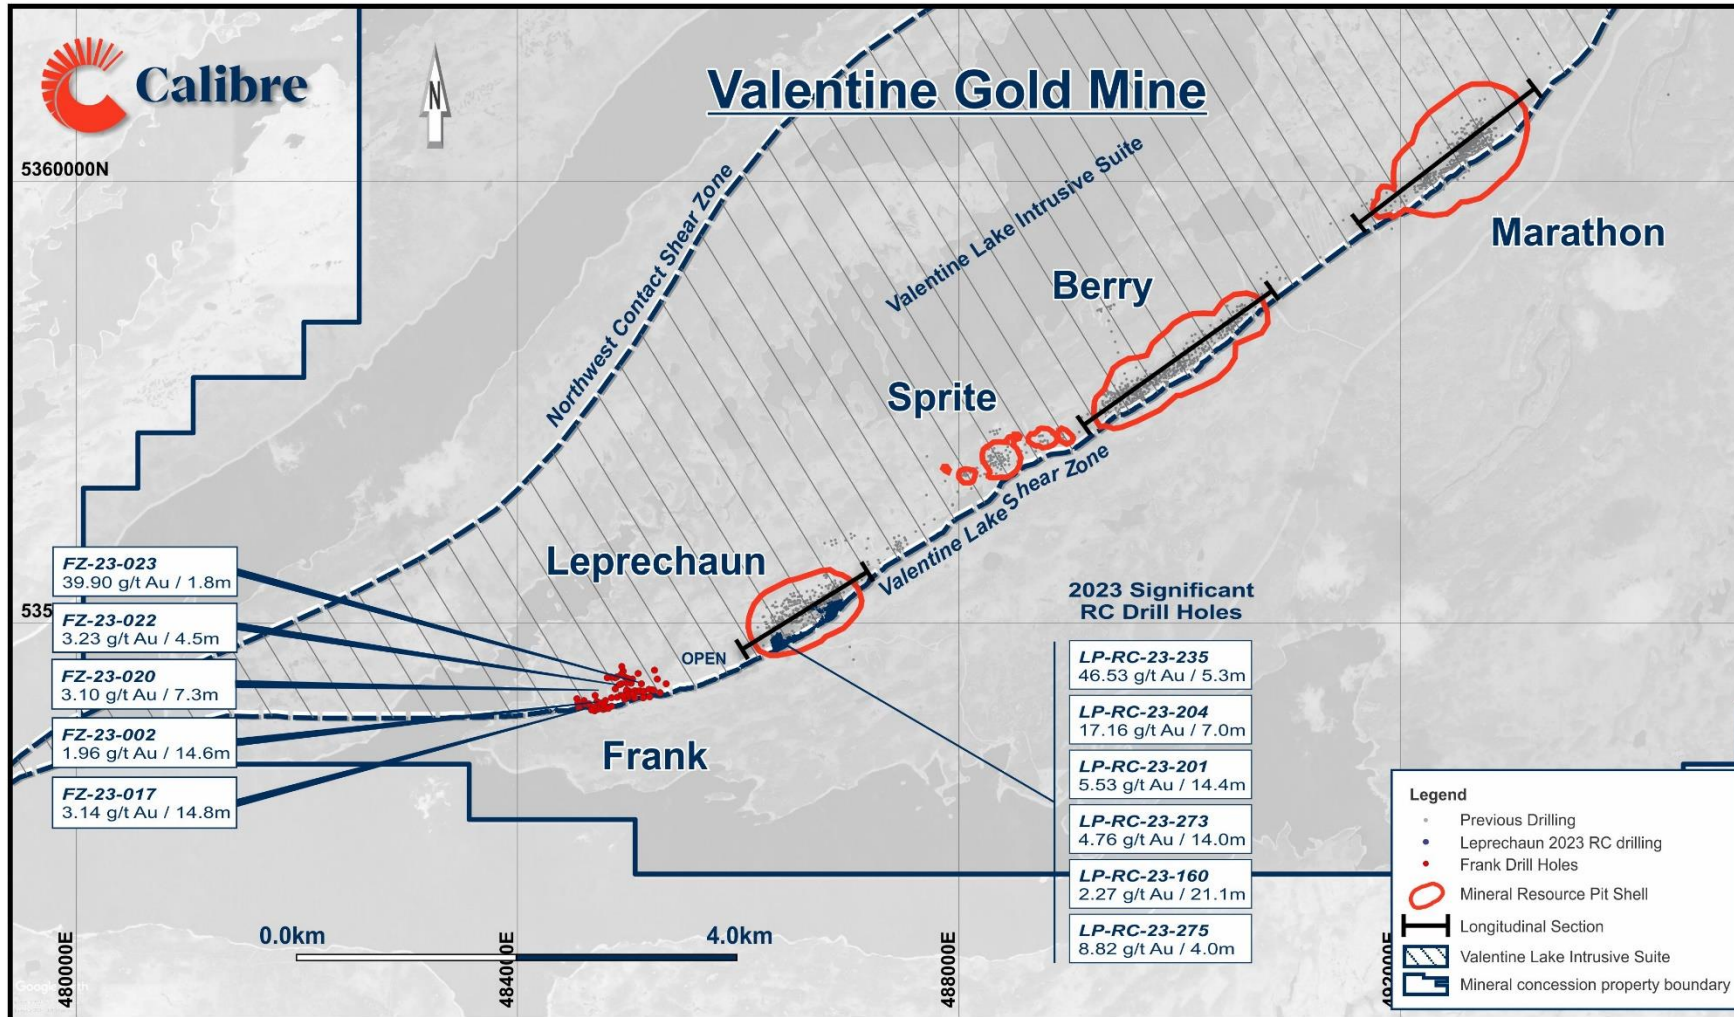

April 3, 2024 – Exploration Potential at Valentine

- ▲ Valentine Gold Mine – Property Wide Plan Map
- ▲ Valentine Gold Mine – Mineral Resource Pit Shell Plan Map
- ▲ Valentine Gold Mine – Marathon Deposit – Longitudinal Section – Mineral Resource Pit Shell
- ▲ Valentine Gold Mine – Berry Deposit – Longitudinal Section – Mineral Resource Pit Shell
- ▲ Valentine Gold Mine – Leprechaun Deposit – Longitudinal Section – Mineral Resource Pit Shell

April 3, 2024 – Property Wide Plan Map

April 3, 2024 – Mineral Resource Pit Shell Plan Map

April 3, 2024 – Marathon Mineral Resource Pit Shell Depth Potential

April 3, 2024 – Berry Mineral Resource Pit Shell Depth Potential

April 3, 2024 – Leprechaun Mineral Resource Pit Shell Depth Potential