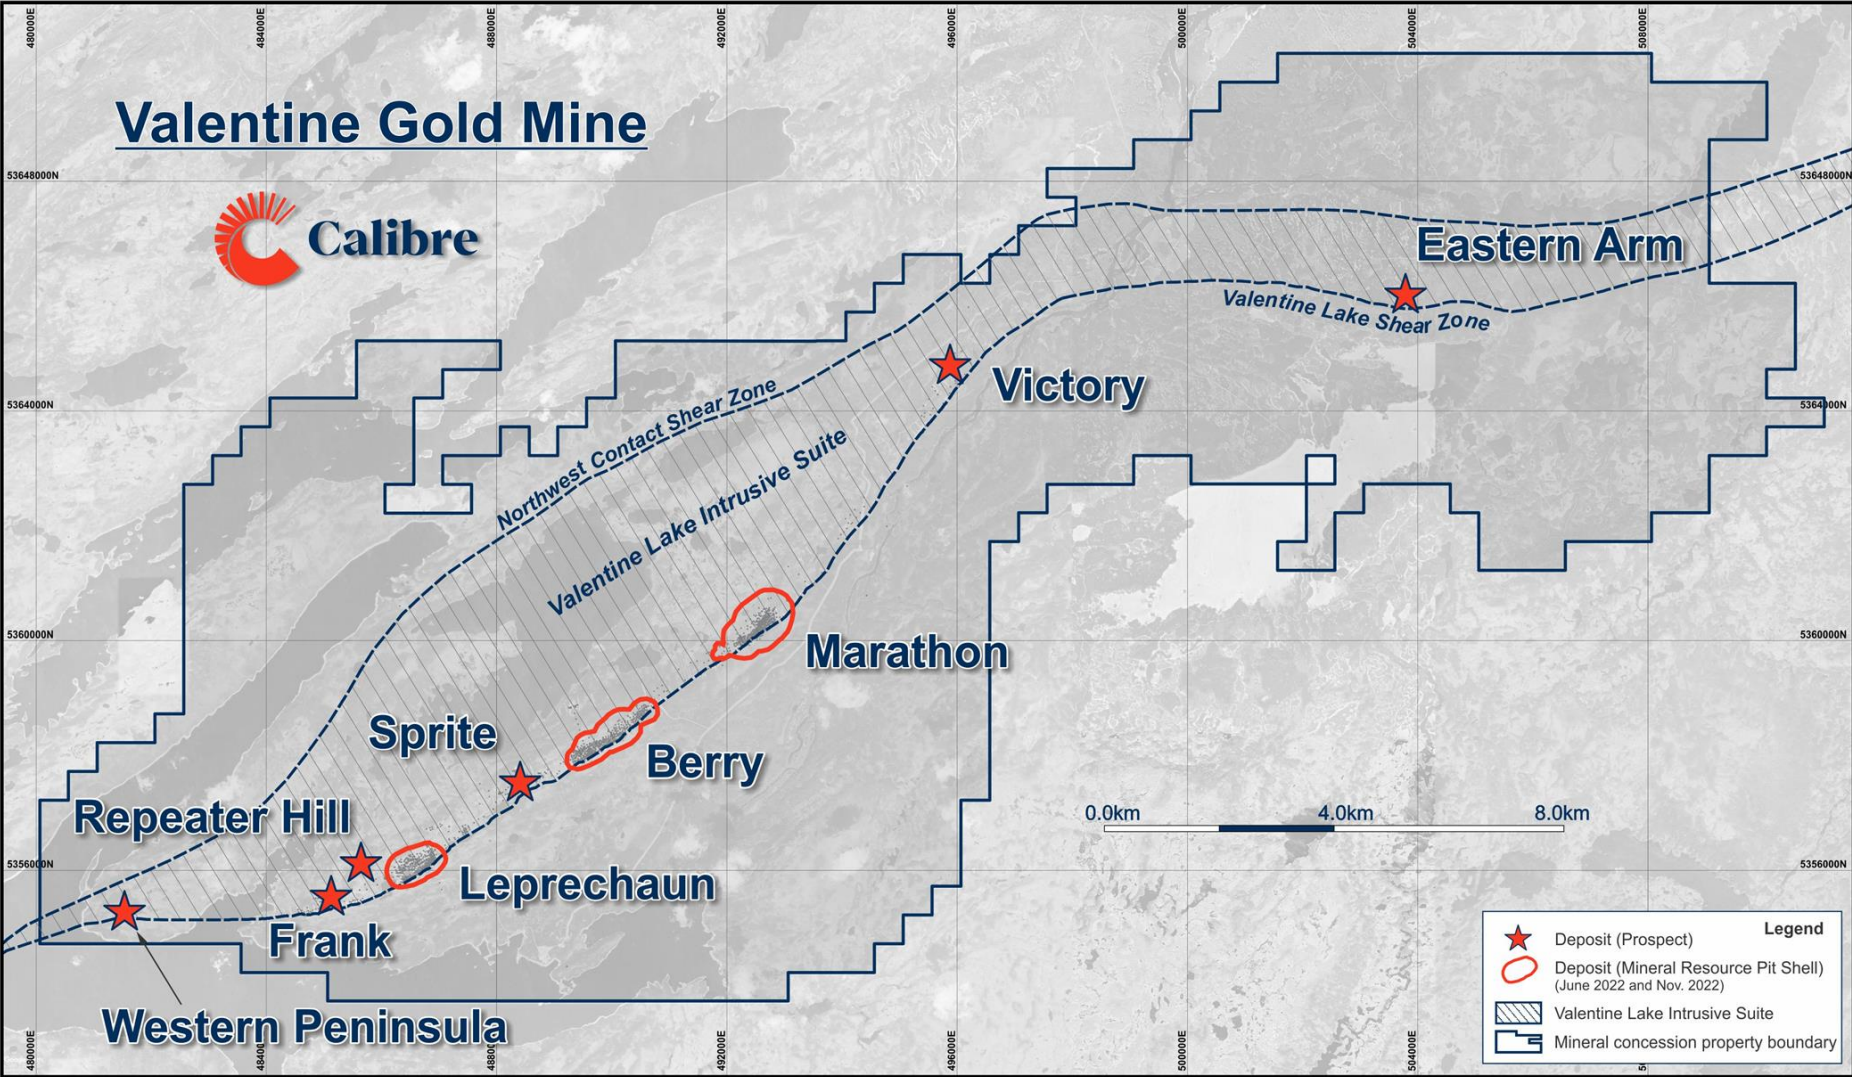

April 3, 2024 – Exploration Potential at Valentine

- ▲ Valentine Gold Mine – Property Wide Plan Map
- ▲ Valentine Gold Mine – Mineral Resource Pit Shell Plan Map
- ▲ Valentine Gold Mine – Marathon Deposit – Longitudinal Section – Mineral Resource Pit Shell
- ▲ Valentine Gold Mine – Berry Deposit – Longitudinal Section – Mineral Resource Pit Shell
- ▲ Valentine Gold Mine – Leprechaun Deposit – Longitudinal Section – Mineral Resource Pit Shell

April 3, 2024 – Property Wide Plan Map

April 3, 2024 – Mineral Resource Pit Shell Plan Map

April 3, 2024 – Marathon Mineral Resource Pit Shell Depth Potential

April 3, 2024 – Berry Mineral Resource Pit Shell Depth Potential

April 3, 2024 – Leprechaun Mineral Resource Pit Shell Depth Potential