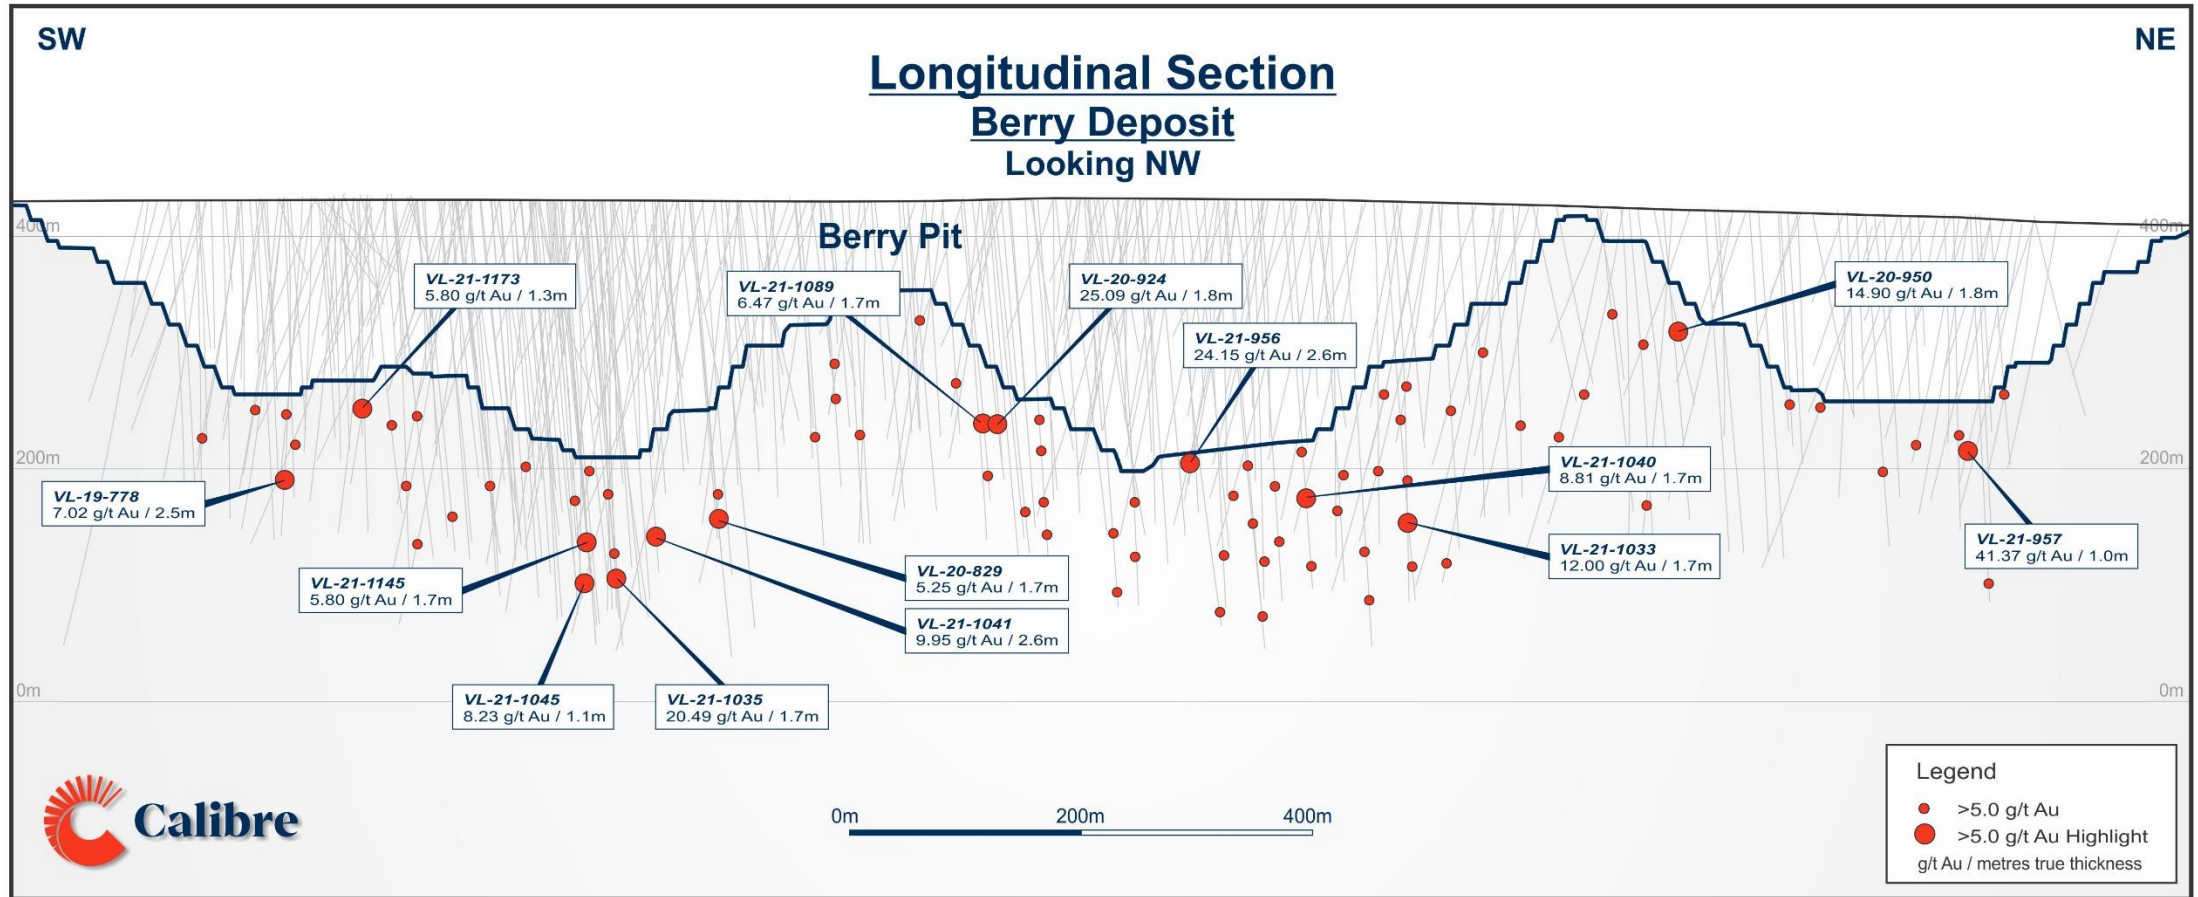

April 3, 2024 – Exploration Potential at Valentine

- ▲ Valentine Gold Mine – Property Wide Plan Map
- ▲ Valentine Gold Mine – Mineral Resource Pit Shell Plan Map
- ▲ Valentine Gold Mine – Marathon Deposit – Longitudinal Section – Mineral Resource Pit Shell
- ▲ Valentine Gold Mine – Berry Deposit – Longitudinal Section – Mineral Resource Pit Shell
- ▲ Valentine Gold Mine – Leprechaun Deposit – Longitudinal Section – Mineral Resource Pit Shell

April 3, 2024 – Property Wide Plan Map

April 3, 2024 – Mineral Resource Pit Shell Plan Map

April 3, 2024 – Marathon Mineral Resource Pit Shell Depth Potential

April 3, 2024 – Berry Mineral Resource Pit Shell Depth Potential

April 3, 2024 – Leprechaun Mineral Resource Pit Shell Depth Potential