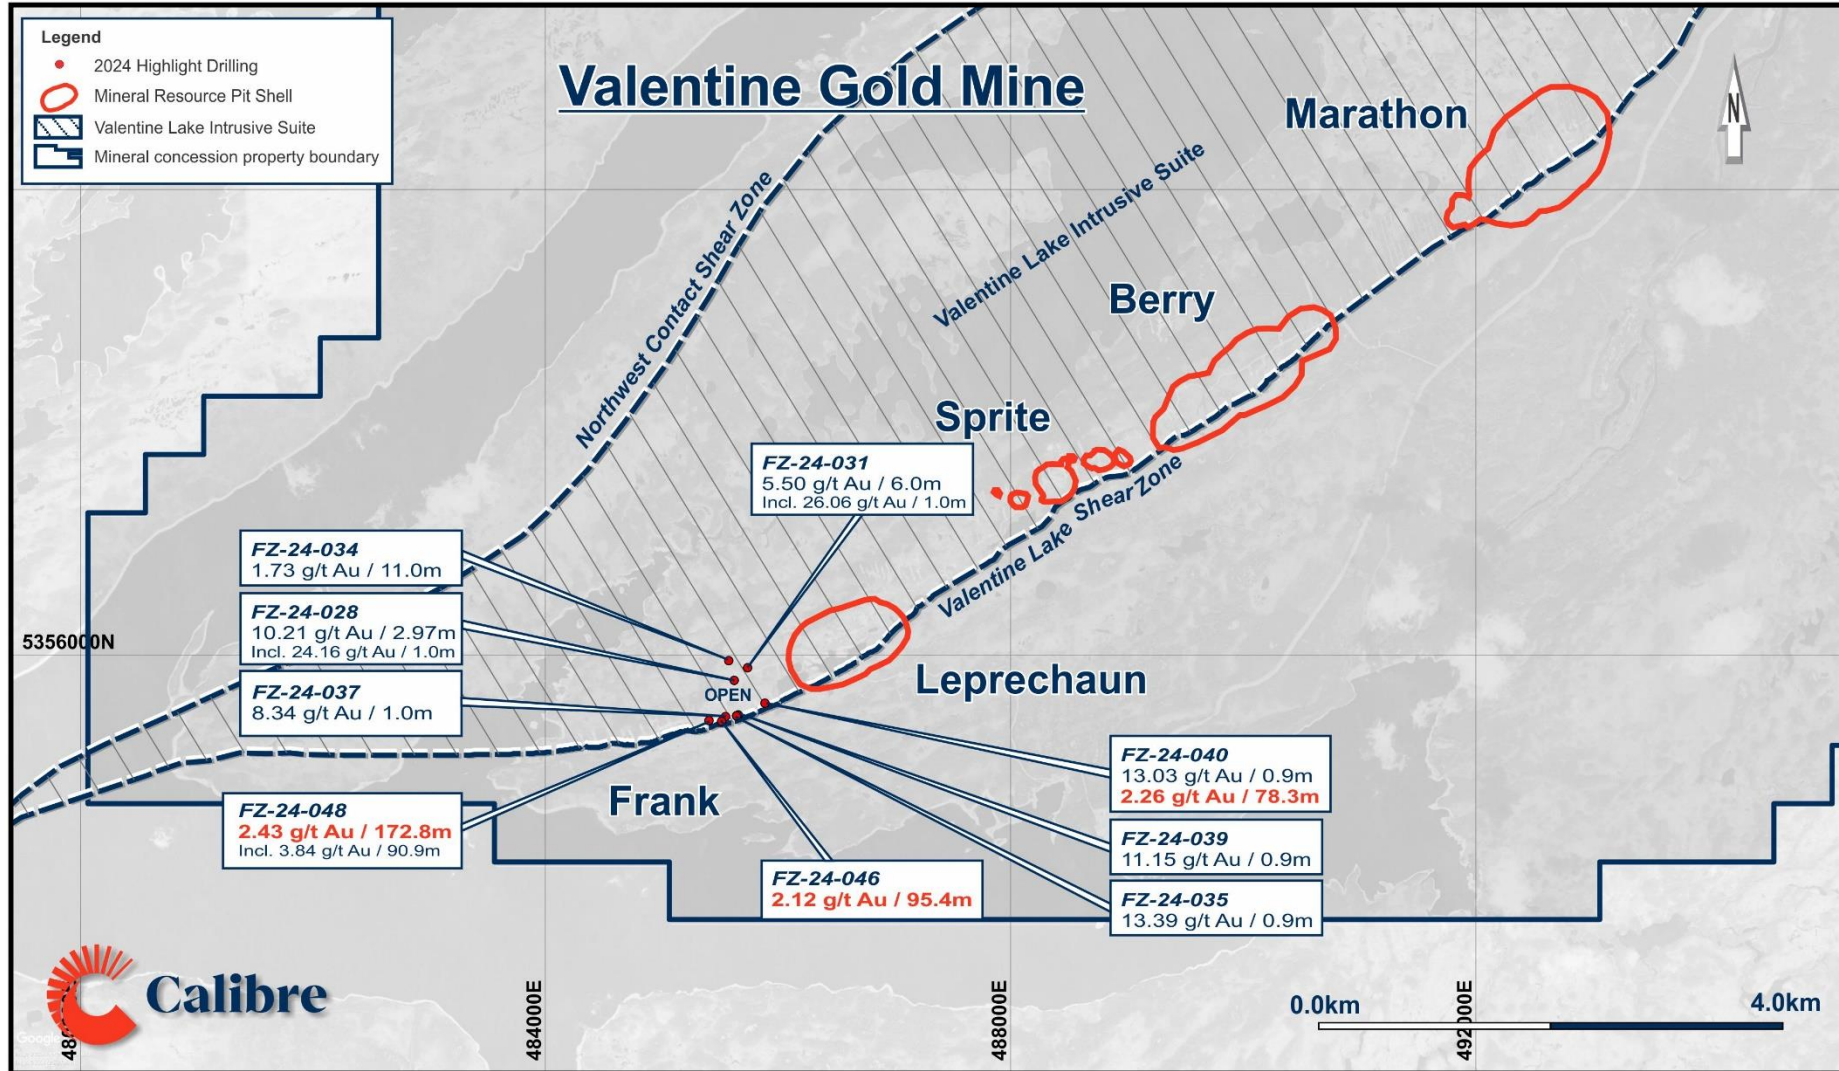

# Nov 25, 2024 –Gold Mineralization SW of Leprechaun, Valentine Gold Mine

---

- ▲ Valentine Gold Mine – Drill Hole Highlights – Plan Map
- ▲ Valentine Gold Mine – Drill Hole Highlights SW of Leprechaun Toward Frank
- ▲ Valentine Gold Mine – Leprechaun to Frank Zone – Longitudinal Section

# Valentine Gold Mine: Drill Hole Highlights Plan Map

# Valentine Gold Mine: Drill Hole Highlights SW of Leprechaun Toward Frank

# Valentine Gold Mine: Leprechaun to Frank Zone Longitudinal Section