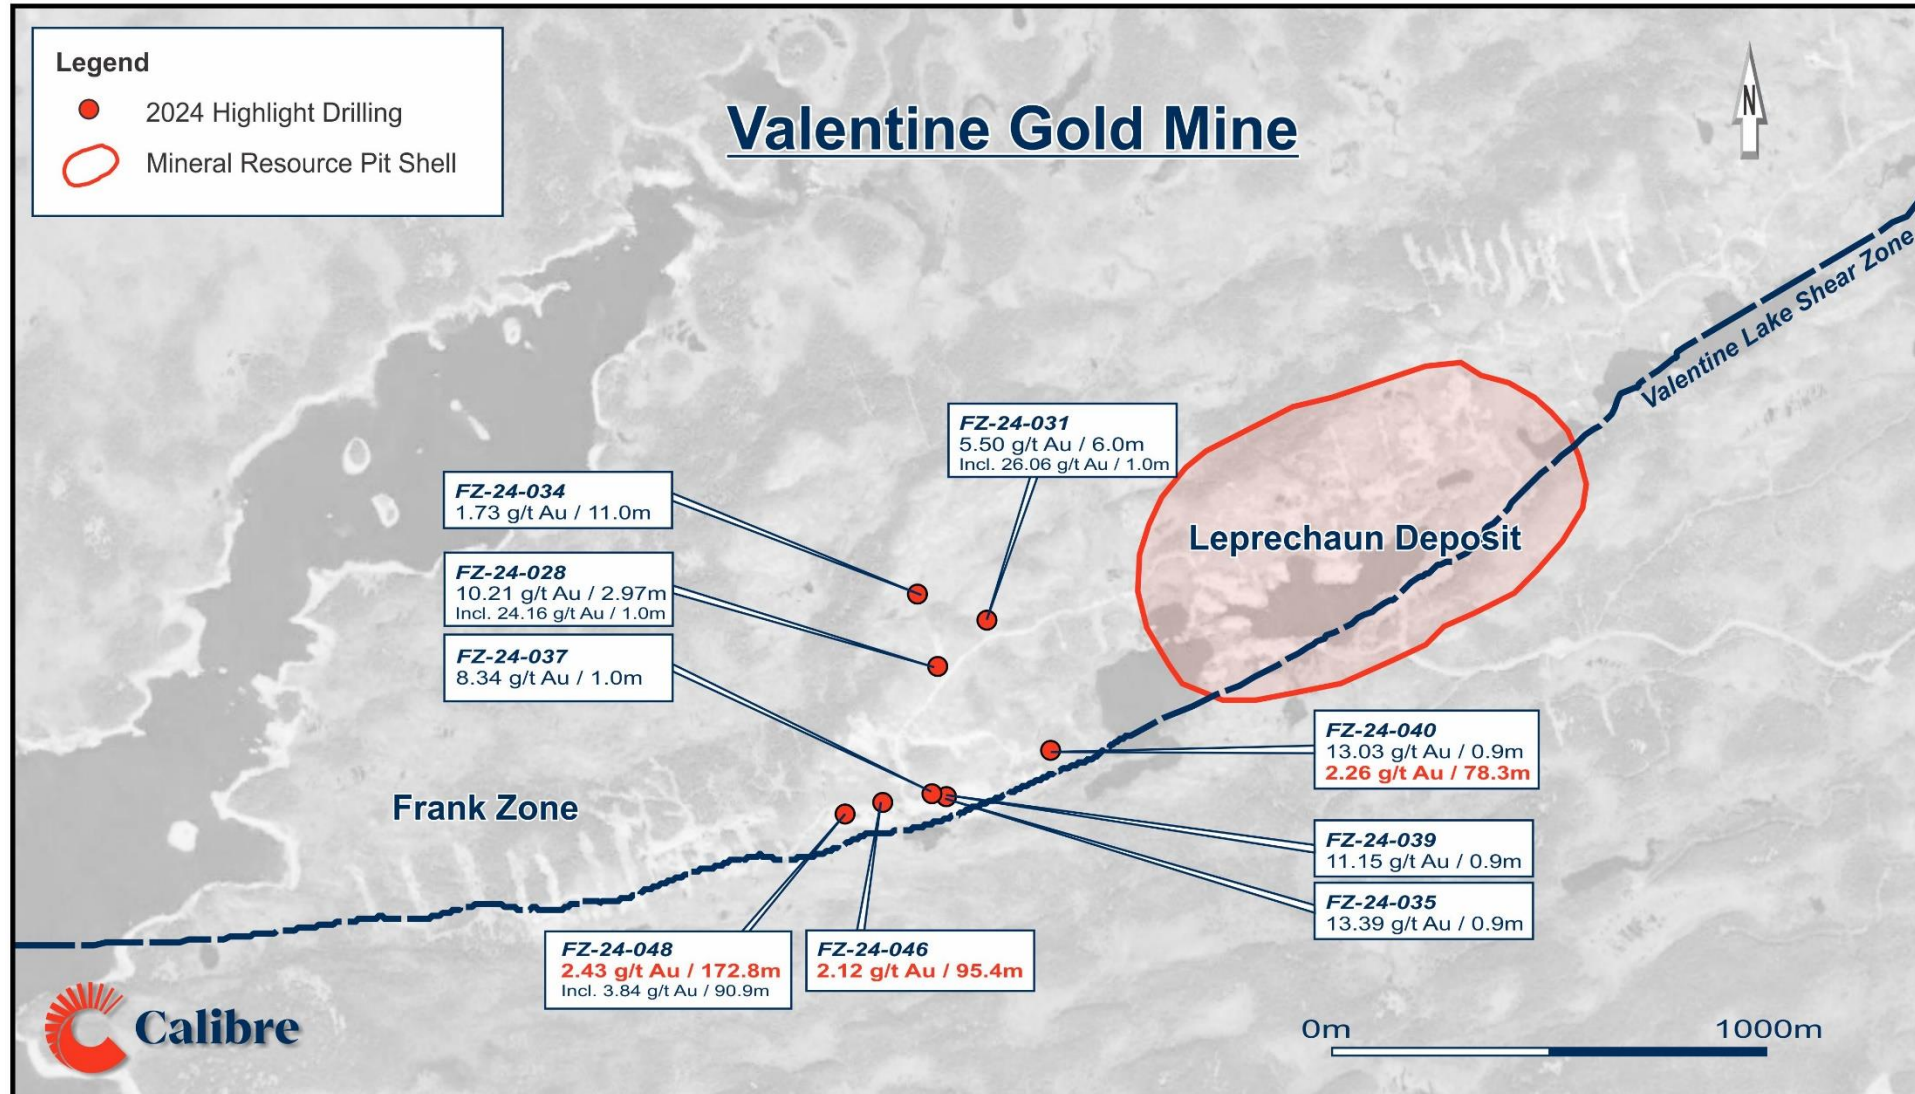

# Nov 25, 2024 –Gold Mineralization SW of Leprechaun, Valentine Gold Mine

---

- ▲ Valentine Gold Mine – Drill Hole Highlights – Plan Map
- ▲ Valentine Gold Mine – Drill Hole Highlights SW of Leprechaun Toward Frank
- ▲ Valentine Gold Mine – Leprechaun to Frank Zone – Longitudinal Section

# Valentine Gold Mine: Drill Hole Highlights Plan Map

# Valentine Gold Mine: Drill Hole Highlights SW of Leprechaun Toward Frank

# Valentine Gold Mine: Leprechaun to Frank Zone Longitudinal Section